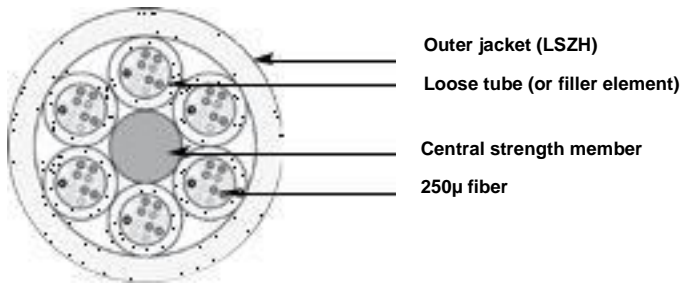

### Single-Mode Micro Loose Tube Cable Pre-Assembled with GPST 15” Trays

This Loose Tube cable is provided as a cable assembly with SC or LC connectors. These are pre-installed in FIST-GPST trays for 15” at one or both ends. Depending on the selected fiber count and connector type, the cable assembly can be set with one, two or four trays.

The loose tube cable contains up to eight micro loose tubes, each with 12 individual G.657.A1 fibers.

These tubes are bundled together in an orange LSZH outer jacket. The cable is built up with a central strength member, a ripcord, dry core, an aramid strength member and – where applicable - filler tubes.

## Design and Capacity

		24 fibers	48 fibers	96 fibers
Design		2x12	4x12	8x12
Outside jacket		Ø 7.0 mm	Ø 7.0 mm	Ø 8.0 mm
Sub-unit diameter (tube or filler)		Ø 1.5 mm	Ø 1.5 mm	Ø 1.5 mm
With connector type	SC	2 trays	4 trays	—
	LC	1 tray	2 trays	4 trays