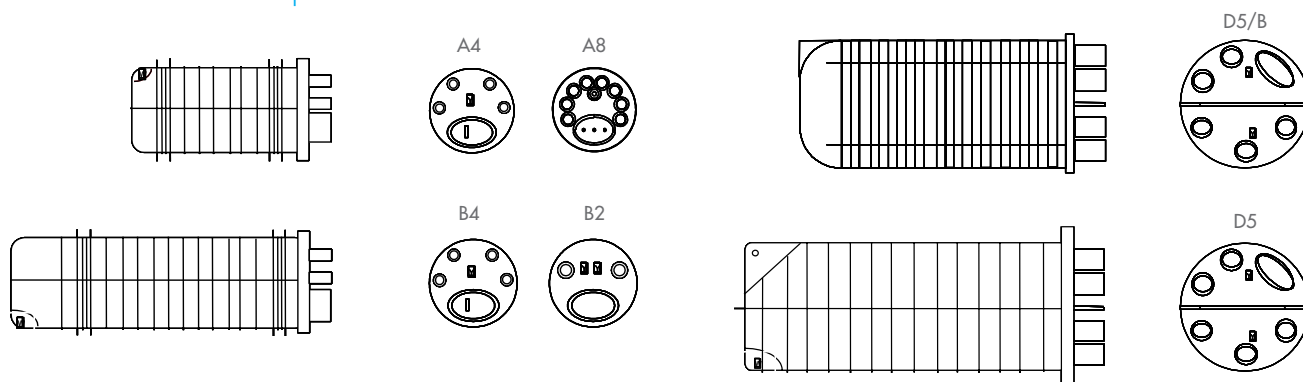

FOSC-400

Fiber Optic Closure

The FOSC-400 closure is a single-ended, environmentally sealed enclosure for fiber management in the outside plant network.

Features

- Single-ended design
- Available in 4 sizes
- Base and dome sealed with a clamp and O-ring system
- Feature 2, 4, 5 or 8 round cable ports and 1 oval port are provided
- Standard FOSC-400 kit includes oval seal
- FOSC splice trays hinged for access to any splice without disturbing other trays
- Compatible with most common cable types: e.g. loose tube, central core, slotted core, ribbon fiber
- Uncut or expressed loose tubes can be stored in storage baskets
- Closure can be used in aerial, pedestal and underground (up to 5 meters waterhead) environments

Dimensions and Capacities

	A4	A8	B4	B2	D5/B	D5
Closure dimensions in mm						
Total closure length	420	410	540	540	505	710
Closure outer diameter	183	183	183	183	267	267
Including clamp	205	205	205	205	290	290

Capacities	A4	A8	B4	B2	D5/B	D5
FOSC tray capacity						
Number of FOSC trays (no storage basket)	2/3	4/8 ^(b)	4/6 ^(c)	4/6	12	8
Number of FOSC trays (with storage basket)	1	4/8 ^(b)	4	4	N.A.	6/4 ^(d)
Splicing capacity						
Single fiber	48/72	96/48	96/144	96/144	288	768
Ribbon 12	-	-	-	-	-	1152
Cable ports						
1 oval port for 2 cables each with ø range	10-25mm	10-25mm	10-25mm	10-25mm	10-25mm	10-25mm
Number of round ports	4	8	4	2	5	5
Cable ø range of round ports	5-19mm	5-10mm	5-19mm	5-28mm	5-28mm	5-28mm

^(c) B4 closure can initially be fitted with 6 trays. The loose tube storage capacity is very limited in this case (a few tubes can be stored in a plastic bag, consult your local sales representative for more information). It is not possible to add a 5th and 6th tray into a previously installed standard 'B' closure. The B closure can be ordered with up to 5 trays pre-installed and capacity for later addition of a 6th tray (FOSC-400B4-XX-X//6...)